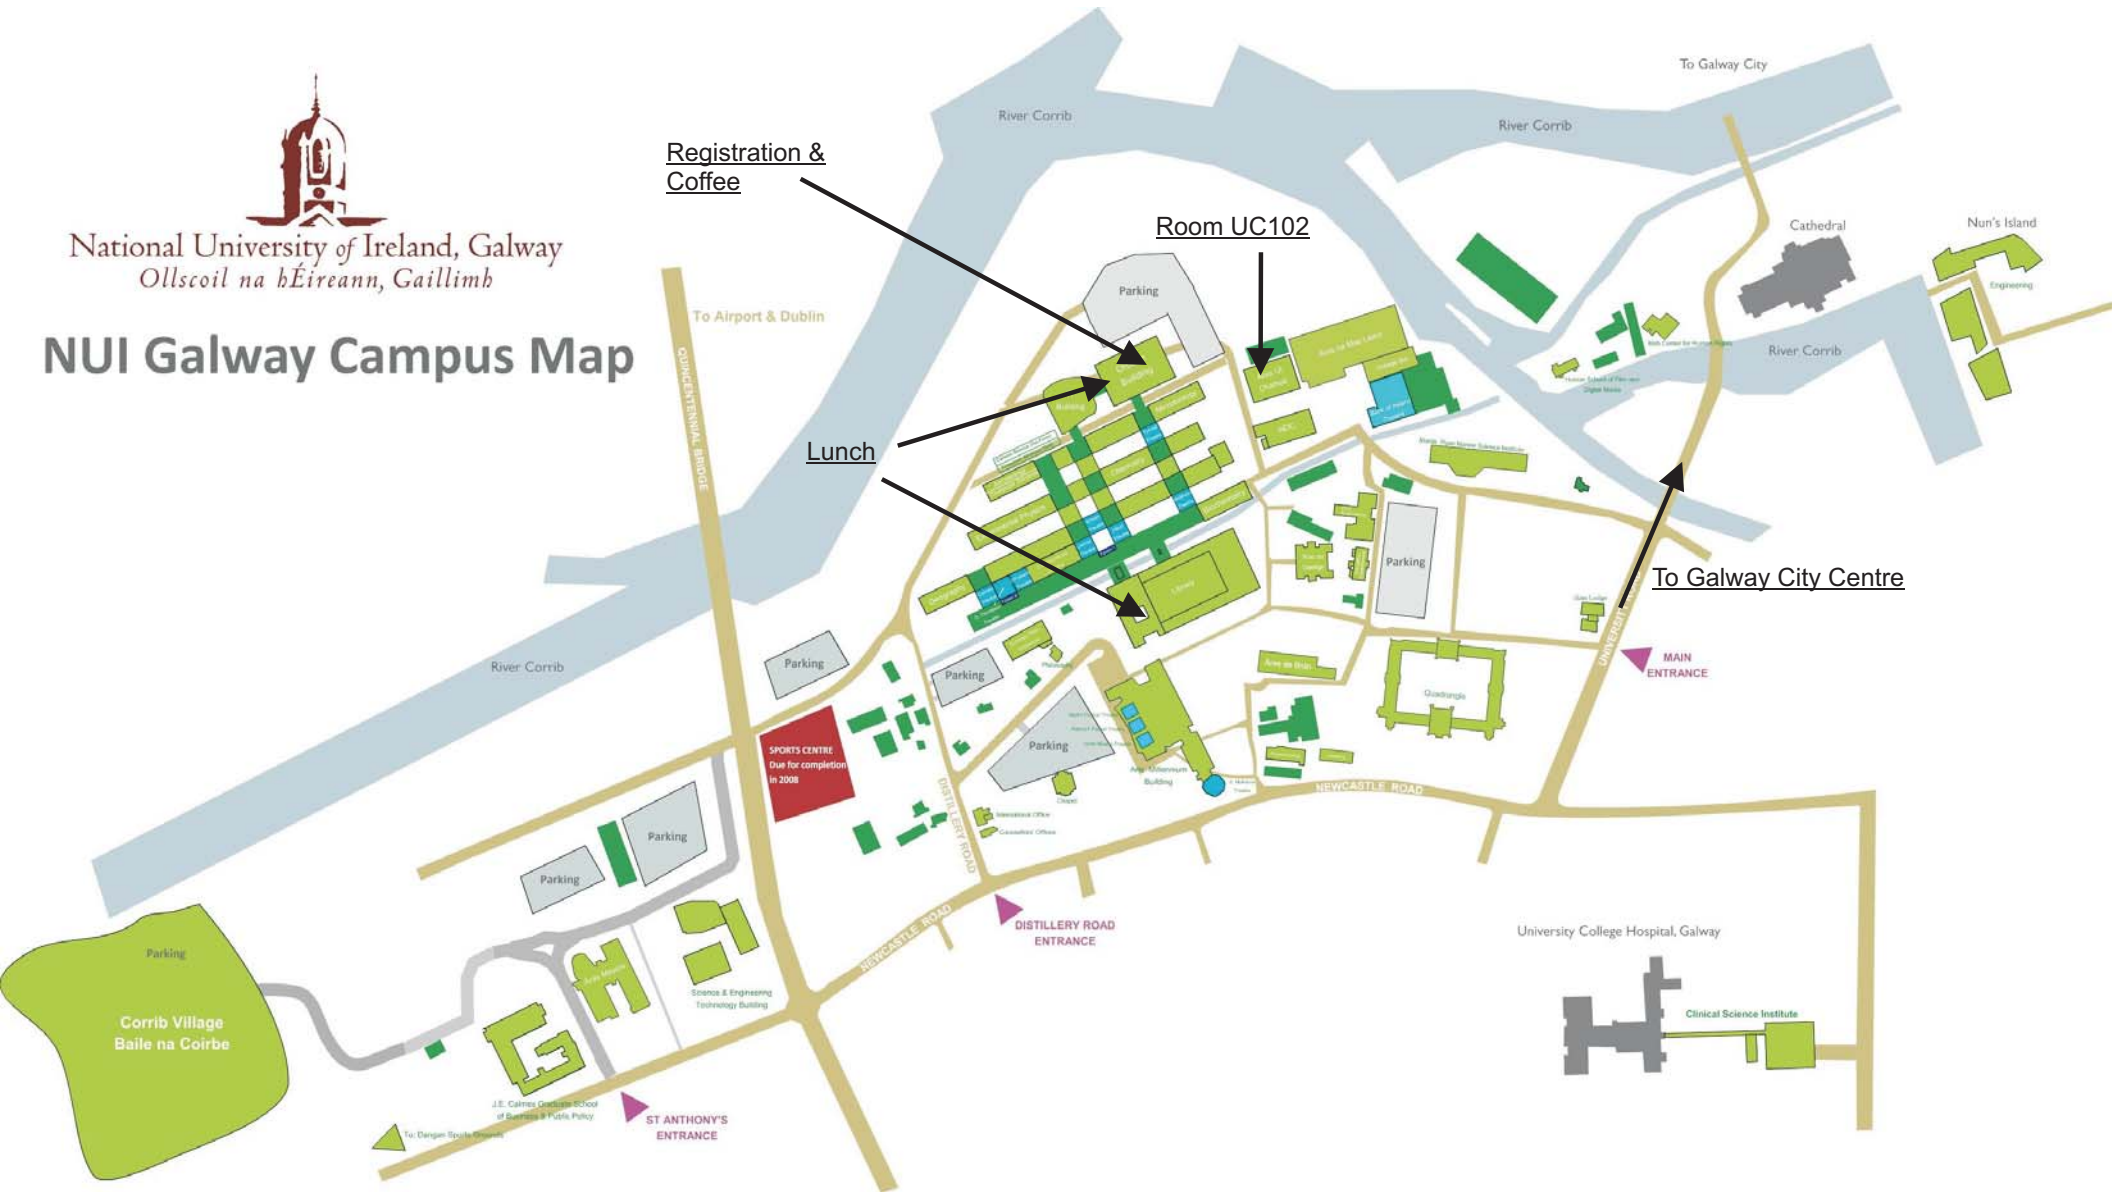

National University of Ireland, Galway
Ollscoil na hÉireann, Gaillimh

NUI Galway Campus Map

Registration & Coffee

Room UC102

Lunch

To Galway City Centre

To Airport & Dublin

To Galway City

River Corrib

River Corrib

River Corrib

Cathedral

Nun's Island

River Corrib

CONTEMPORANEA BRIDGE

Parking

Parking

Parking

Parking

MAIN ENTRANCE

NEWCASTLE ROAD

DISTILLERY ROAD ENTRANCE

ST ANTHONY'S ENTRANCE

University College Hospital, Galway

Clinical Science Institute

Parking

Corrib Village
Baile na Coirbe

To Dangan Speech Services

Parking

Parking

SPORTS CENTRE
Due for completion
in 2008

Parking

Parking

Parking

Parking

Parking

Engineering

Engineering

College of Education
Digital Media

College of Education
Digital Media

College of Education
Digital Media

College of Education
Digital Media

College of Education
Digital Media

College of Education
Digital Media

College of Education
Digital Media

College of Education
Digital Media

College of Education
Digital Media

College of Education
Digital Media

College of Education
Digital Media

College of Education
Digital Media

College of Education
Digital Media

College of Education
Digital Media

College of Education
Digital Media

College of Education
Digital Media

College of Education
Digital Media

College of Education
Digital Media

College of Education
Digital Media

College of Education
Digital Media

College of Education
Digital Media

College of Education
Digital Media

College of Education
Digital Media